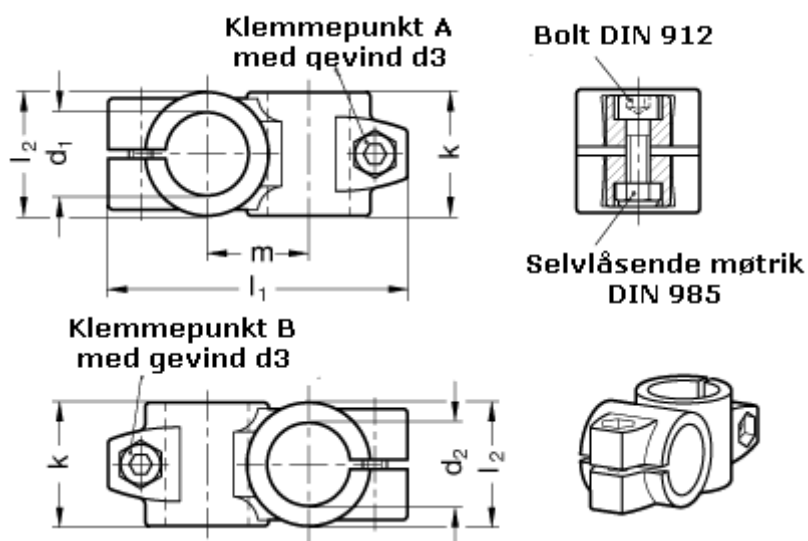

Article number: 20132B60B60802BL

Description: E+G 2-way pipe clamp
GN 132-B60-B60-80-2-BL

Measures

Adjustable clamp lever = GN 911-M10-55 have to be ordred separately

d1	= 60
d2	= 60
d3	= M10
k	= 80
l1	= 169.0
l2	= 80
m	= 65